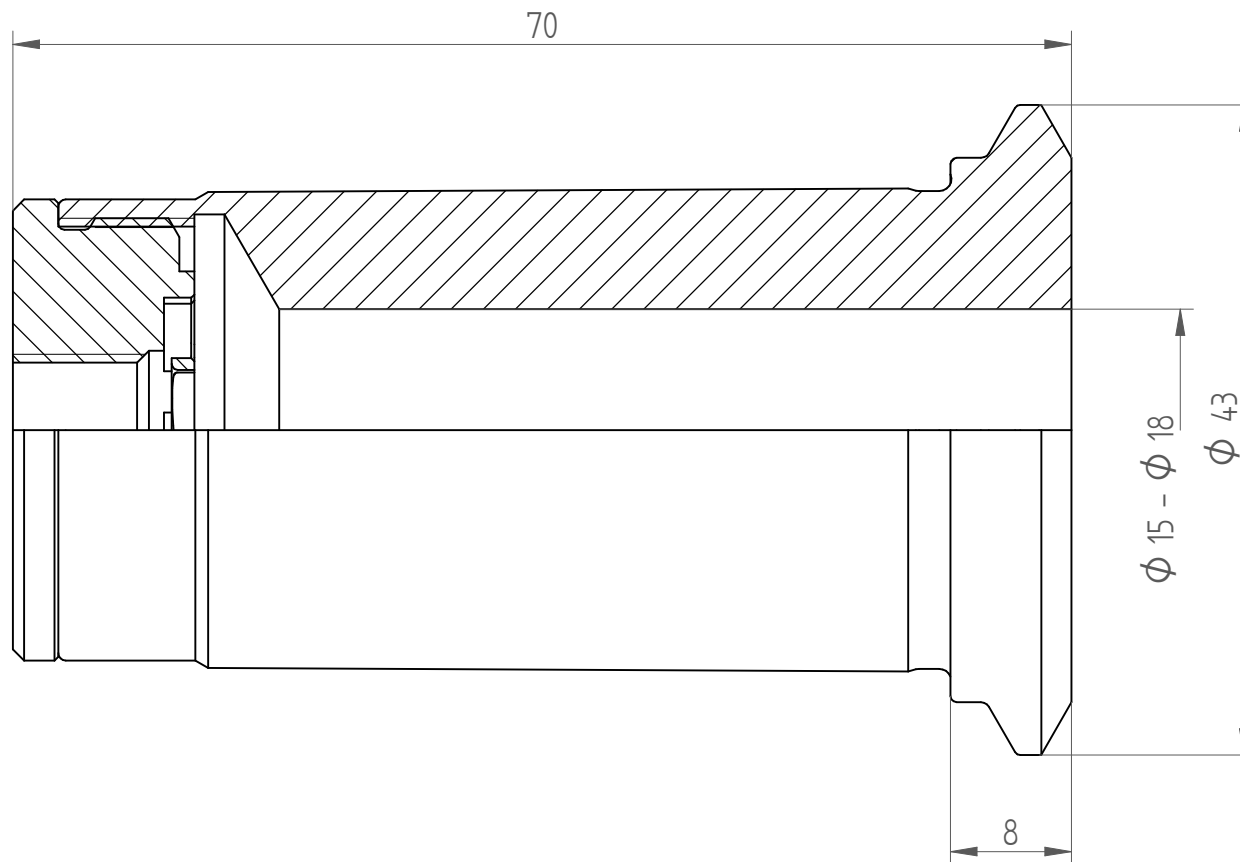

Swiss
Precision
Tools

REGO-FIX®

REGO-FIX AG
Obermattweg 60
4456 Tenniken / Switzerland

Phone +41 61 976 14 66
Fax +41 61 976 14 14
www.rego-fix.com

This is a non-controlled copy. All information given herein is subject to change without notice

The information given herein has been carefully checked and is believed to be correct. REGO-FIX, however, assumes no responsibility or liability for any errors, inaccuracies or omissions that may appear in this drawing

This document is subject to copyright laws. No part of this document may be reproduced or transmitted in any form or any means, electronic or mechanic, for any purpose, without the express written permission of REGO-FIX

Type : PG32_CF_D15-D18
Part No. : 1732xxxxx
Date : 08.04.2014
Scale : 2:1